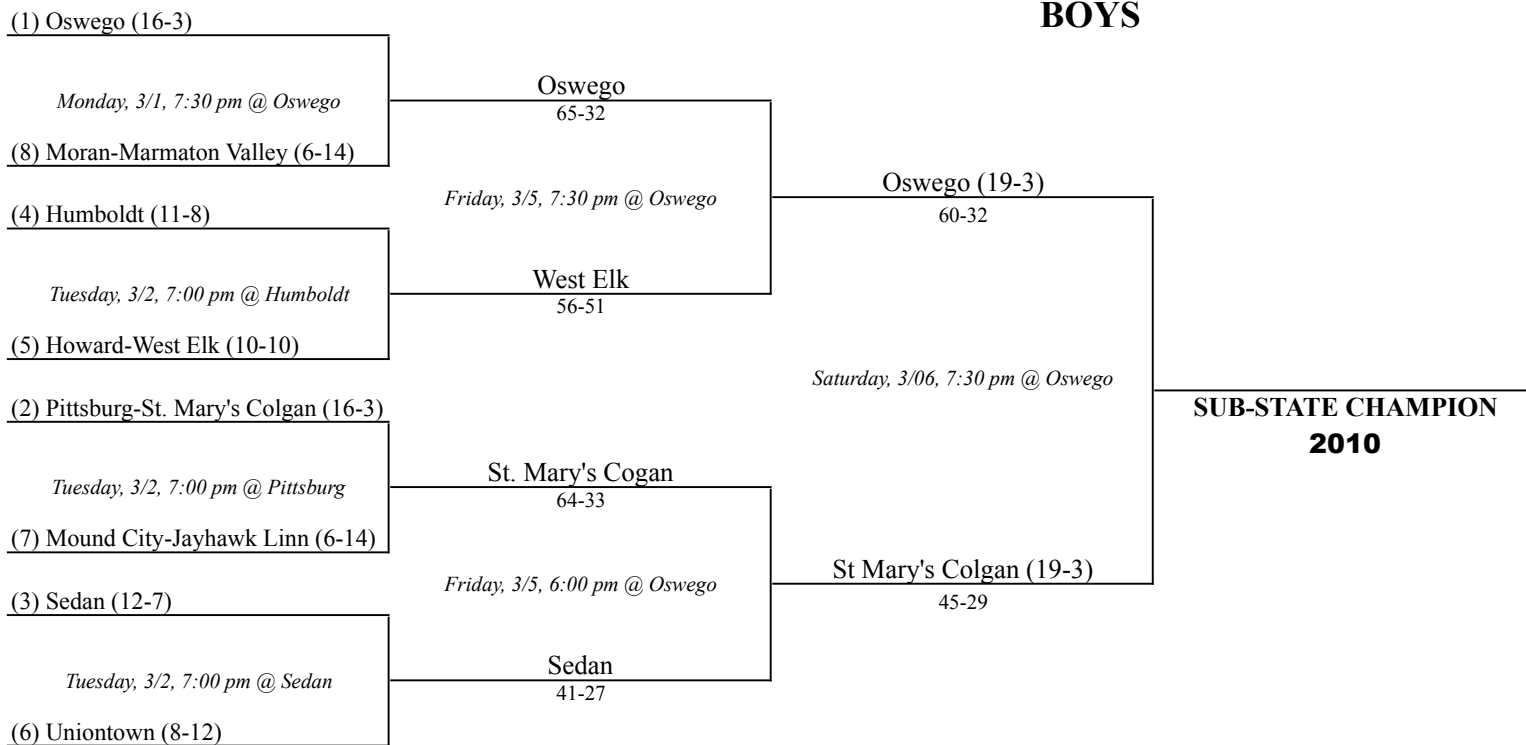

Kansas State High School Activities Association
OFFICIAL SUB-STATE TOURNAMENT BRACKET — CLASS 2A
2010

SITE: Oswego High School

MANAGER: Janna Nesbitt

GIRLS

BOYS

NOTE: Records for seeding were as of Wednesday, February 24, 2010.