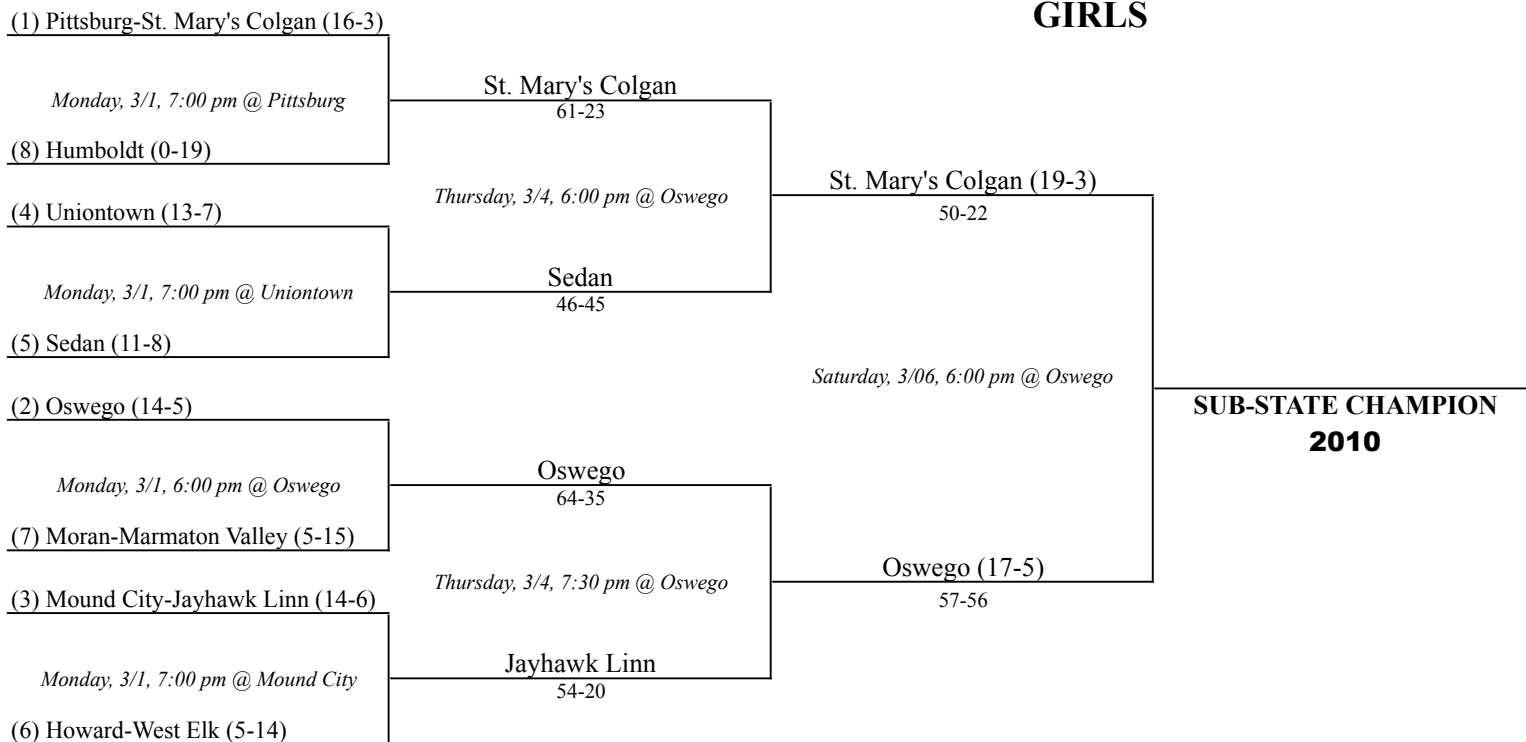

Kansas State High School Activities Association
OFFICIAL SUB-STATE TOURNAMENT BRACKET — CLASS 2A
2010

SITE: Oswego High School

MANAGER: Janna Nesbitt

GIRLS

BOYS

NOTE: Records for seeding were as of Wednesday, February 24, 2010.